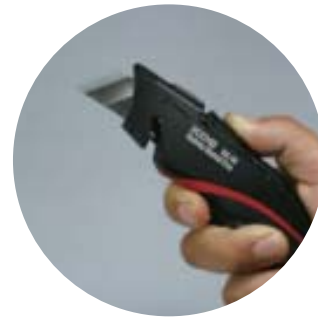

Safety Metal Pro SA-14 *New*

KDS Self-Retracting safety knife provides an extra level of safety function. The blade automatically retracts when it loses contact with the cutting materials, even if the slider is kept at the forward position. Furthermore, SA-14 come with KDS original Power Black Evolution blade.

Even if the user forgets to release the slider, the knife can be used safely and effectively, because **CLICKED** blade always automatically retract.

Can be used for cutting strings

A spare blade in the handle. (Can be opened without any tools)