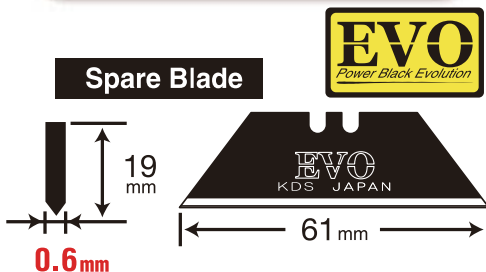

Safety Metal Pro SA-14 *New*

KDS Self-Retracting safety knife provides an extra level of safety function. The blade automatically retracts when it loses contact with the cutting materials, even if the slider is kept at the forward position. Furthermore, SA-14 come with KDS original Power Black Evolution blade.

Cat.No.	Handle color	Suitable blade	QTY/Box	QTY/ Carton	N.W. (kgs)	G.W. (kgs)	M3	Carton size (Cm) D x W x H	EAN
SA-14	BLACK	TB-5B (5 blades) TB-50B (50 blades)	6	36	8.7	9.5	0.021	27.5 x 24.5 x 30.5	4954183 531331