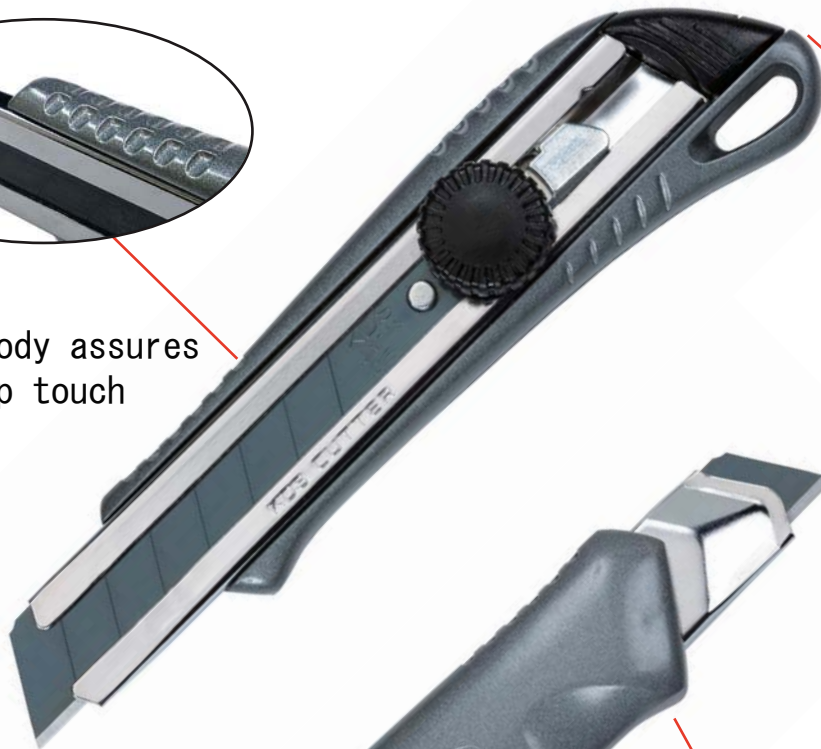

Metal Meister

New

Aluminum die-cast body with KDS Power Black Evolution blade !
 Screw type slider securely locks the blade in place.

Rugged body assures good grip touch

End cap works as a blade snapper

Ergonomically designed body shape perfectly stay in your palm

Cat.No.	Handle color	Suitable blade	QTY/Box	QTY/ Carton	N.W. (kgs)	G.W. (kgs)	M3	Carton size (Cm) D x W x H	EAN
L-32	Metallic Gray	LB-10B EVO	10	60	8	9	0.025	42.5 x 22.5 x 26	4954183 530655

For details, please contact your KDS interface.