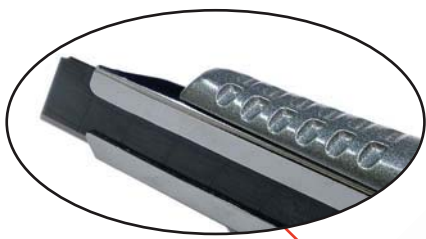

Metal Meister

New

Aluminum die-cast body with KDS Power Black Evolution blade !
 Screw type slider securely locks the blade in place.

Rugged body assures good grip touch

End cap works as a blade snapper

Ergonomically designed body shape perfectly stay in your palm

Cat.No.	Handle color	Suitable blade	QTY/Box	QTY/ Carton	N.W. (kgs)	G.W. (kgs)	M3	Carton size (Cm) D x W x H	EAN
L-32	Metallic Gray	LB-10B EVO	10	60	8	9	0.025	42.5 x 22.5 x 26	4954183 530655

For details, please contact your KDS interface.