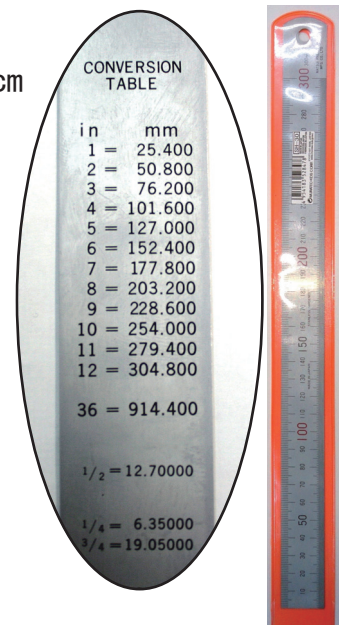

Product Change:

Straight Rules model SS and HC series are to be stopped supply soon.

Instead, **SH series will be launched.**

Models to be stopped: SS1MM / SS3MM / SS6MM / SS10MM / SS15MM / SS20MM
HC1MM / HC3MM / HC6MM / HC10MM / HC15MM / HC20MM

NEW

Photo: SH-30

What is SH series?

- 1) Stainless based Hard Chrome plated model(Equivalent to HC series)
- 2) Made in Japan
- 3) Good for 2nd distribution because of smaller packing size than before
- 4) Come with convenient "Conversion table"

Photo: SH-15

Time of Change:

Subject to stock position at Tilburg warehouse

Cat.No.	Length	QTY/Box	QTY/CTN	EAN
SH-15	150mm	100	300	4954183 539702
SH-30	300mm	50	150	4954183 539719
SH-60	600mm		50	4954183 539726
SH-100	1000mm		25	4954183 539733