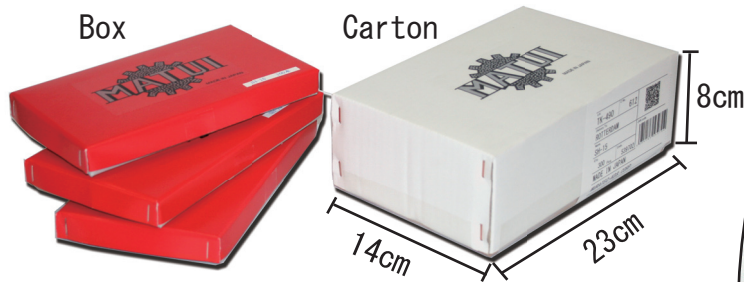

Product Change:

Straight Rules model SS and HC series are to be stopped supply soon.

Instead, **SH series will be launched.**

Models to be stopped: SS1MM / SS3MM / SS6MM / SS10MM / SS15MM / SS20MM
HC1MM / HC3MM / HC6MM / HC10MM / HC15MM / HC20MM

NEW

Photo: SH-30

What is SH series?

- 1) Stainless based Hard Chrome plated model(Equivalent to HC series)
- 2) Made in Japan
- 3) Good for 2nd distribution because of smaller packing size than before
- 4) Come with convenient "Conversion table"

Photo: SH-15

Time of Change:

Subject to stock position at Tilburg warehouse

Cat.No.	Length	QTY/Box	QTY/CTN	EAN
SH-15	150mm	100	300	4954183 539702
SH-30	300mm	50	150	4954183 539719
SH-60	600mm		50	4954183 539726
SH-100	1000mm		25	4954183 539733