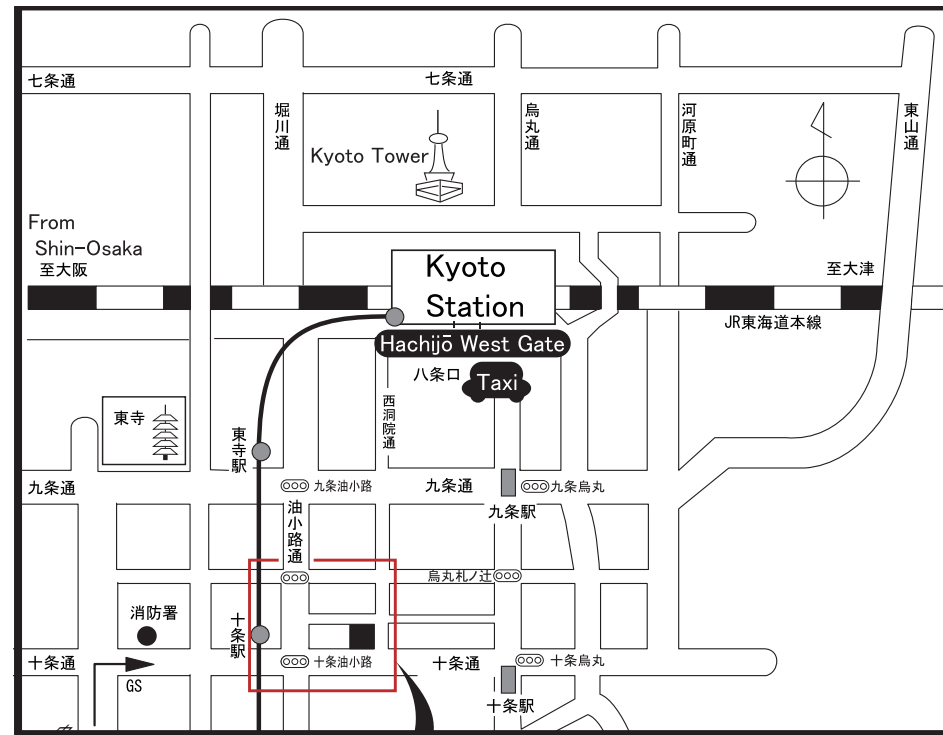

From Airport

Kansai International Airport
KIX

Kansai International Airport
KIX

Approx. <75min. JR Haruka Airport Express>
Haruka departs from Airport every 30 min. between 6am and 8pm.

Kyoto Station

Kansai International Airport(KIX) : <http://www.kansai-airport.or.jp/en/index.asp>

From Kyoto Station

From Hachijō West Gate:
Approx. 10 min. by TAXI

Address:
ムラテックKDS株式会社
京都市南区東九条松田町39
TEL: (075) 681-2761

MURATEC-KDS CORP.
No. 39, Matsuda-cho, Higashi-Kujo,
Minami-Ku, Kyoto 601 8036, Japan
TEL: +81-75-681-2761

We recommend to print this map and show to the Taxi driver.